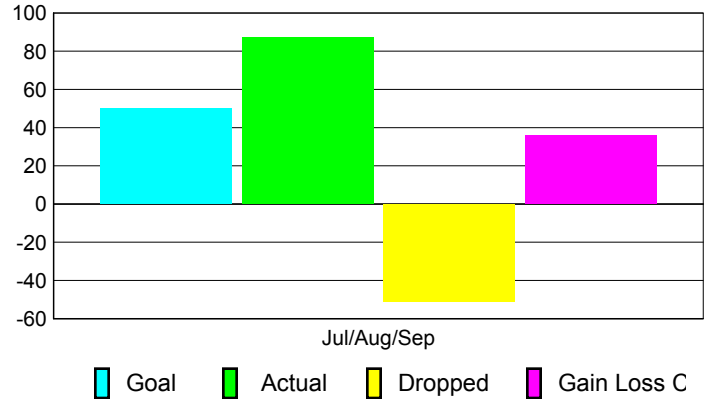

Membership Results 2010-2011

Goal, New, Dropped, Gain/Loss

Comparison of Membership Gain/Loss

Current Year Compared to the Previous Year